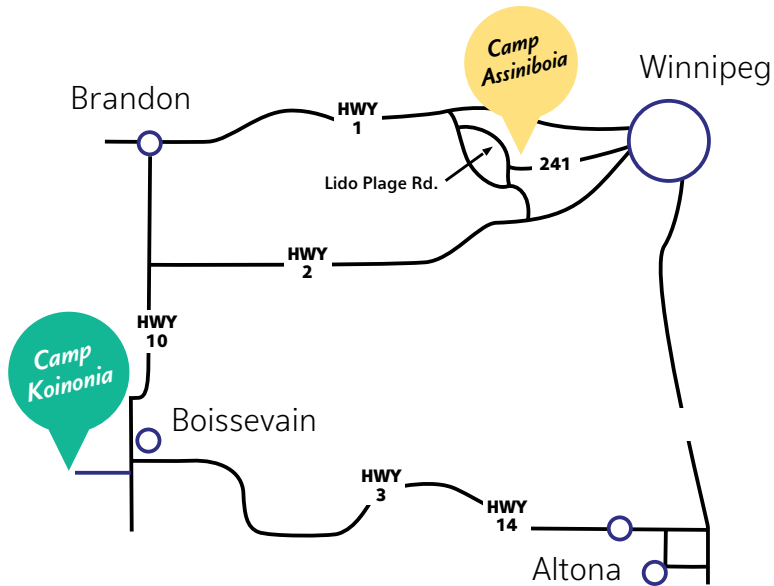

Where do we catch the bus?

The bus ride starts in Winnipeg at Canadian Mennonite University's south parking lot (600 Shaftesbury Blvd). There is also a brief stop in Morden en route to camp.

Finding Your Way

Assiniboia:

9 km west of Headingley on Hwy #1, then south on Prov Rd #424 and immediately east on Lido Plage Rd for 4 km. Approximately 16 km from Winnipeg.

Koinonia:

14 km south of Boissevain on Hwy #10, then west on Koinonia Rd for 6 km. Approximately 272 km from Winnipeg.