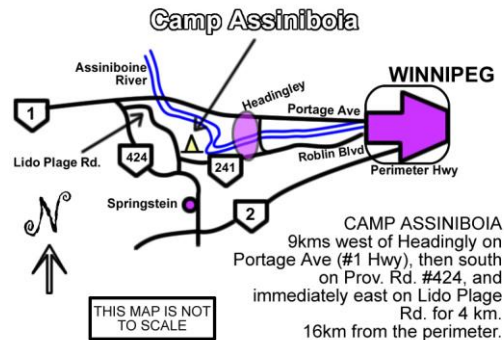

DO NOT BRING: drinks, food, jewelry, portable music devices or game players, knives, hatchets

Directions to Camp Assiniboia

9 km west of Headingley on Portage Ave (#1 Hwy), then south on Prov Rd #424, immediately east on Lido Plage Road for 4 km. 16 km from the perimeter.