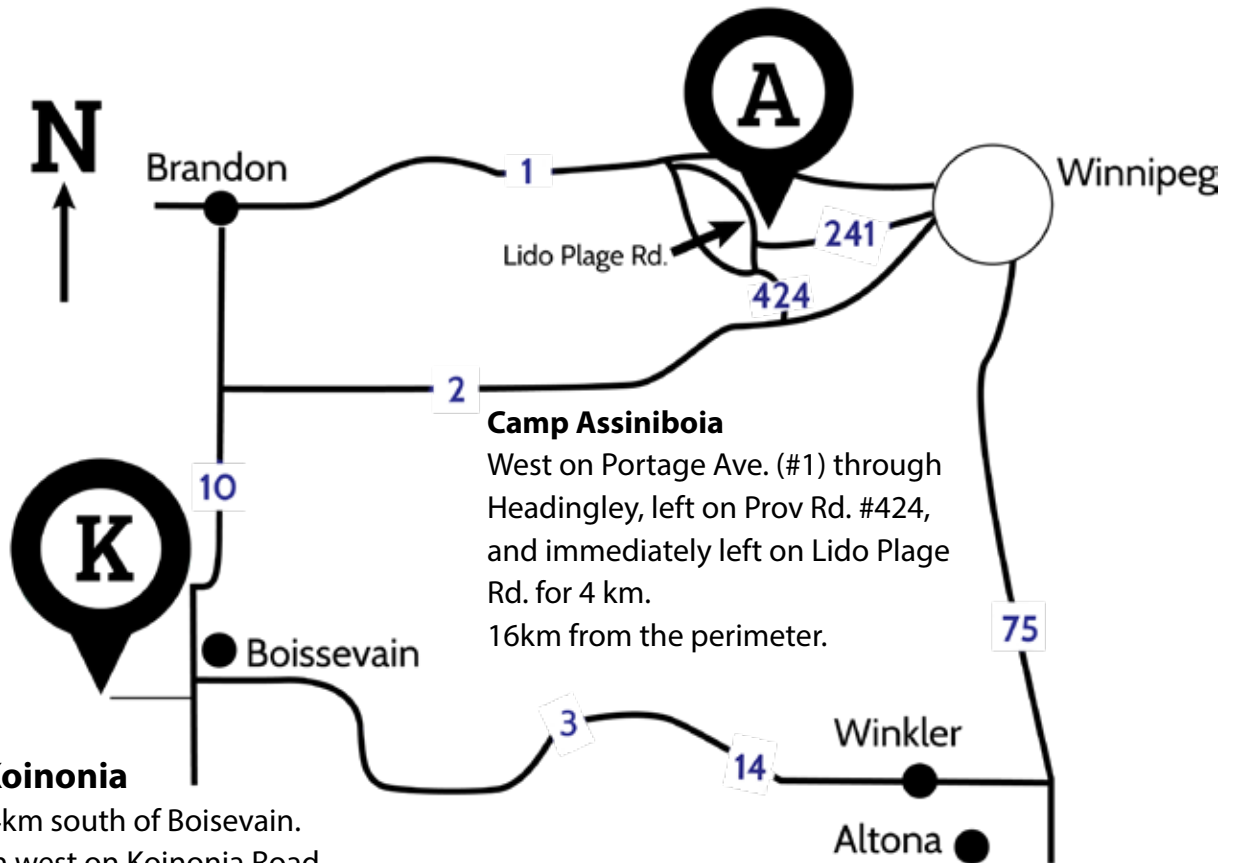

Map to Camp Assiniboia and Camp Koinonia

Not to scale

Camp Koinonia

Aprox. 14km south of Boissevain.
Then 6km west on Koinonia Road
(gravel).
272km from Winnipeg